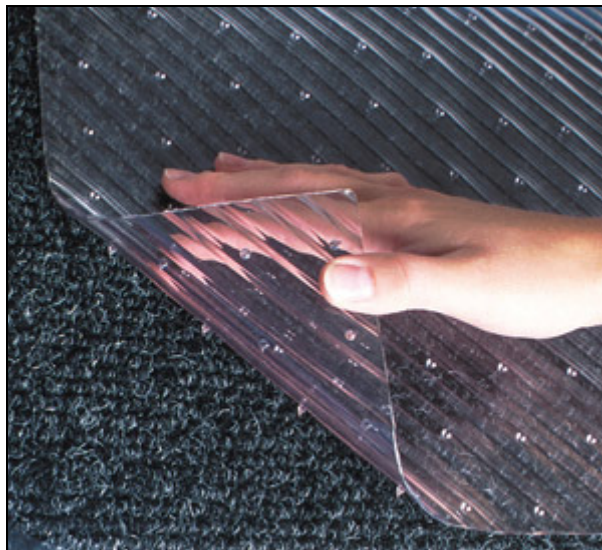

## Clear Vinyl Runner Mats

The Clear Vinyl Runner Mat is ideal for protecting carpeted floors while still allowing their color, texture and beauty to show through.

- Carpet Grippers underneath hold onto the carpet, which helps prevent the runner from shifting on the carpet.
- The Premium Floor Mat Runner is a softer vinyl best suited for moderate traffic areas which are routinely maintained and where no heavy objects are rolled across and there is solid flooring (ie, no gaps or recesses) underneath.
- The Rigid Floor Mat Runner is ideal for thicker carpets (especially with padding) or where carts, dollies, wheelchairs and other items with rollers are wheeled across the floor.
- 100% vinyl floor mats, 1/8" thick up to 60' long
- Commons locations for the Clear Vinyl Runner Mat include carpeted entrances, interior hallways and frequently traveled pathways.

**Standard Colors**

Clear